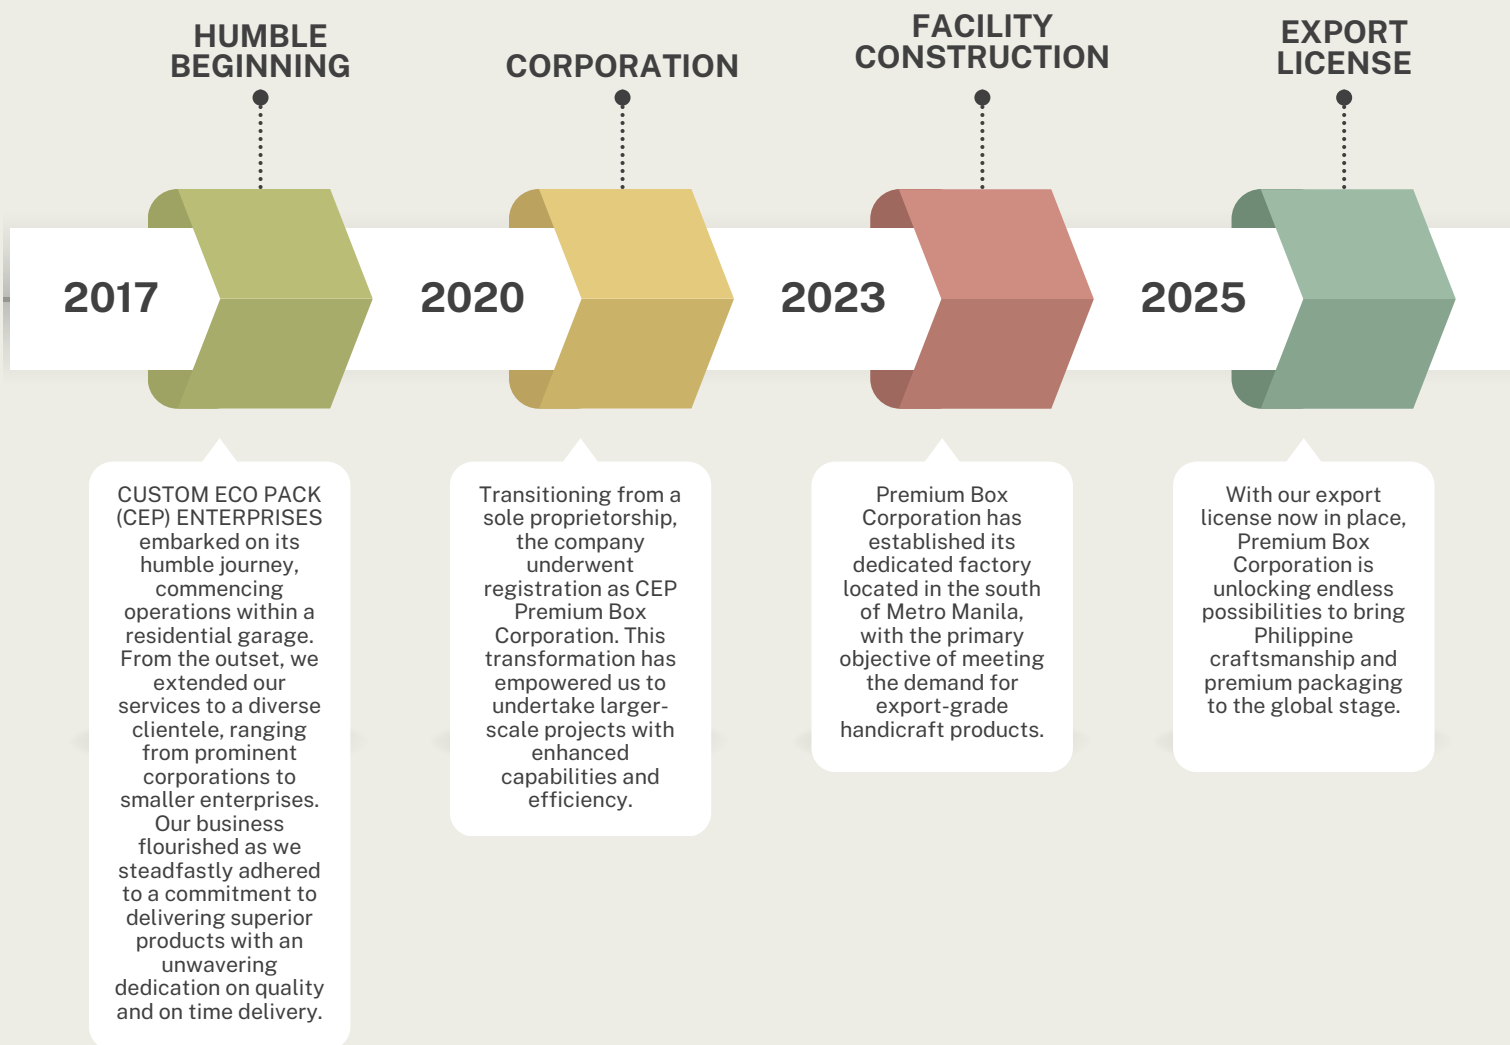

Company Profile

PREMIUM BOX CORP ELEVATED PACKAGING

**WITH EVERY PRODUCT,
WE HELP OUR CLIENTS
LEAVE A LASTING
IMPRESSION WHILE
CONTRIBUTING TO A
GREENER, MORE
SUSTAINABLE WORLD.**

Rooted in the rich heritage of Filipino craftsmanship, we aim to elevate packaging by creating innovative, custom designs that meet the needs of global brands. For over eight years, Premium Box Corporation has been a trusted name in the packaging industry, delivering world-class packaging that combine quality, sustainability, and craftsmanship. Specializing in premium boxes and paper mache crafts, our products are made from eco-friendly materials, reflecting our commitment to both excellence and environmental responsibility.

Company Milestone

boxes.

paper mache.

projects.

PREMIUMBOXCORP

We plant trees.

PACKAGING WITH PURPOSE.

At Premium Box Corporation, every packaging we create contributes to something bigger—a greener future. With every purchase, you support our annual tree-planting initiatives, helping restore and protect the environment. We ensure this meaningful impact is seamless and hassle-free for our clients, allowing you to enjoy premium packaging solutions while making a positive difference. Together, we can package with purpose and create a sustainable world.

To date, we've planted 1,500 trees, thanks to our clients.

PACK WITH US, PLANT WITH US.

Partnering with us means more than just packaging a product—it's joining a movement. With every purchase, you help restore the environment effortlessly, turning marketing efforts into meaningful action.