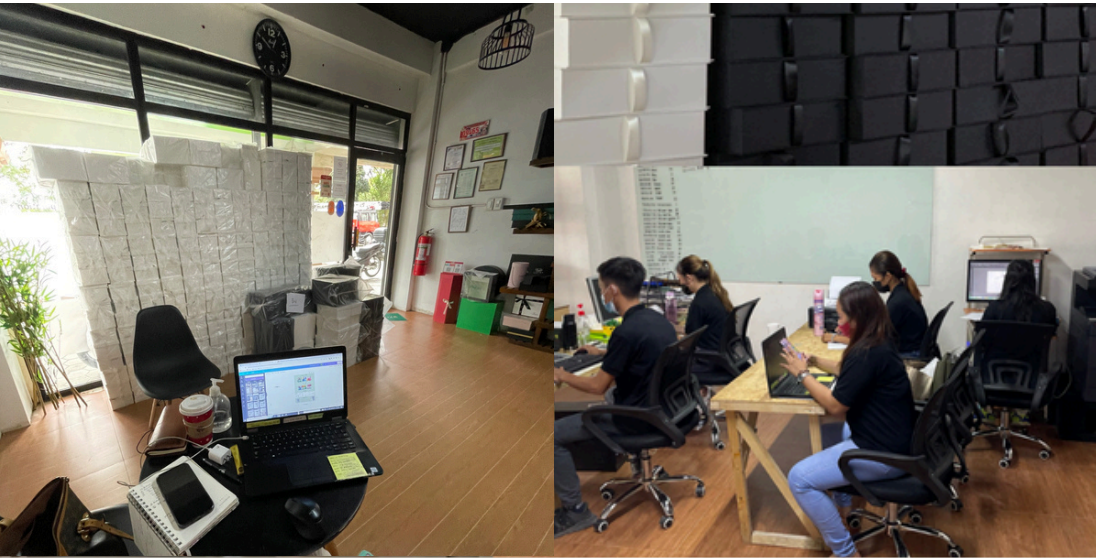

Company Profile

PREMIUM BOX CORP ELEVATED PACKAGING

**WITH EVERY PRODUCT,
WE HELP OUR CLIENTS
LEAVE A LASTING
IMPRESSION WHILE
CONTRIBUTING TO A
GREENER, MORE
SUSTAINABLE WORLD.**

Rooted in the rich heritage of Filipino craftsmanship, we aim to elevate packaging by creating innovative, custom designs that meet the needs of global brands. For over eight years, Premium Box Corporation has been a trusted name in the packaging industry, delivering world-class packaging that combine quality, sustainability, and craftsmanship. Specializing in premium boxes and paper mache crafts, our products are made from eco-friendly materials, reflecting our commitment to both excellence and environmental responsibility.

Company Milestone

boxes.

paper mache.

projects.

PREMIUMBOXCORP

We plant trees.

PACKAGING WITH PURPOSE.

At Premium Box Corporation, every packaging we create contributes to something bigger—a greener future. With every purchase, you support our annual tree-planting initiatives, helping restore and protect the environment. We ensure this meaningful impact is seamless and hassle-free for our clients, allowing you to enjoy premium packaging solutions while making a positive difference. Together, we can package with purpose and create a sustainable world.

To date, we've planted 1,500 trees, thanks to our clients.

PACK WITH US, PLANT WITH US.

Partnering with us means more than just packaging a product—it's joining a movement. With every purchase, you help restore the environment effortlessly, turning marketing efforts into meaningful action.