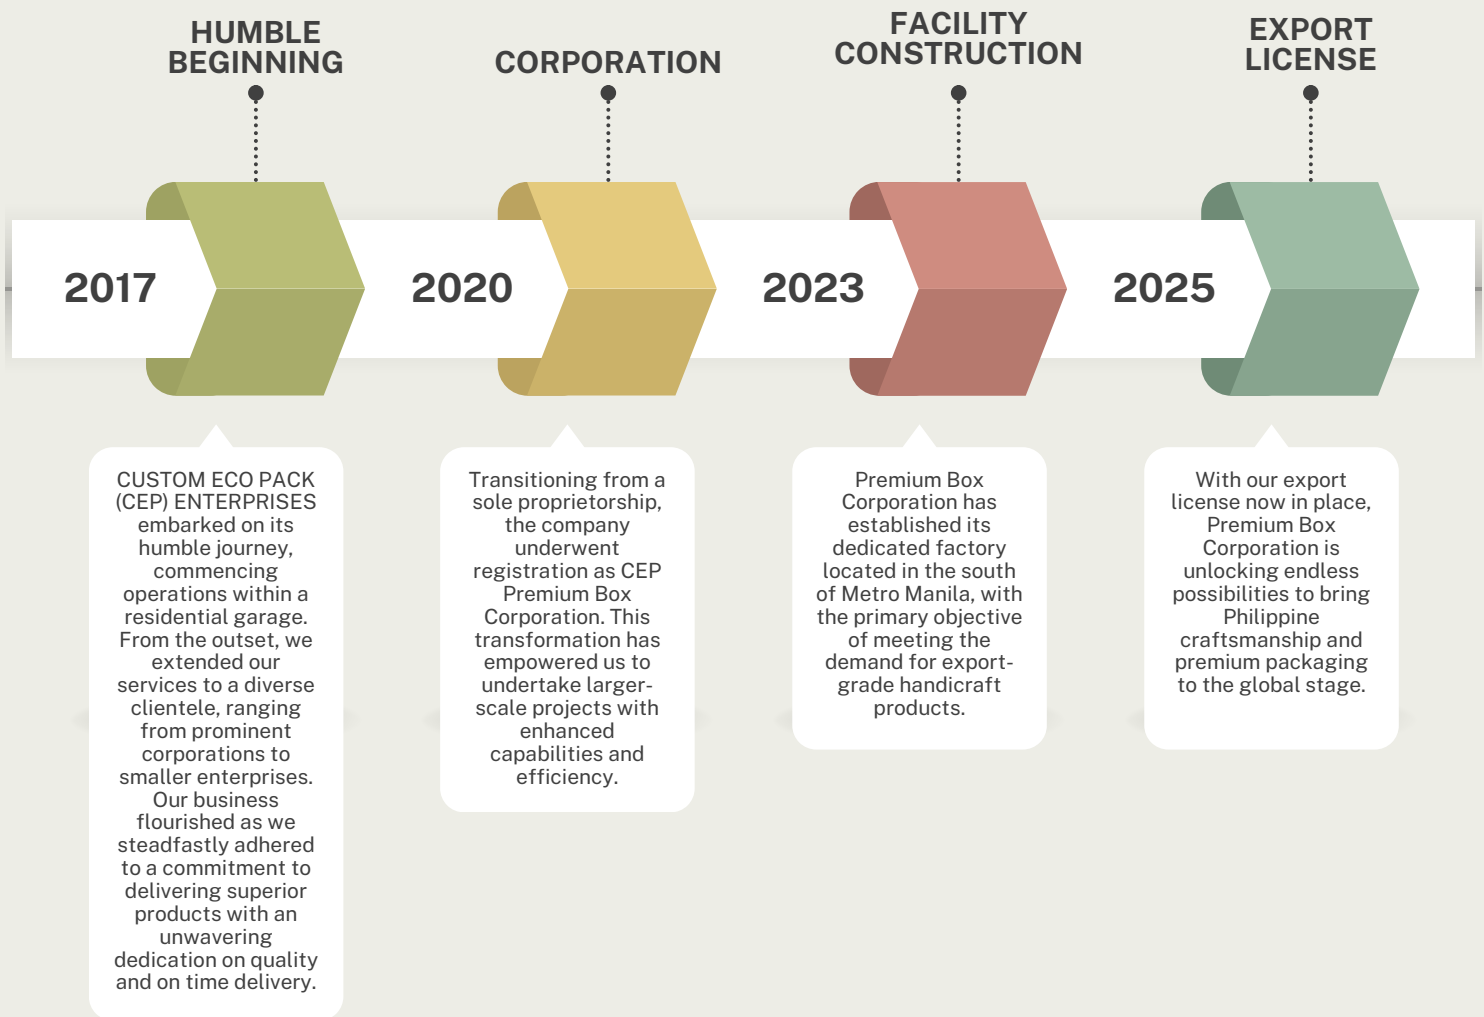

Premium Box Corporation Company Milestone